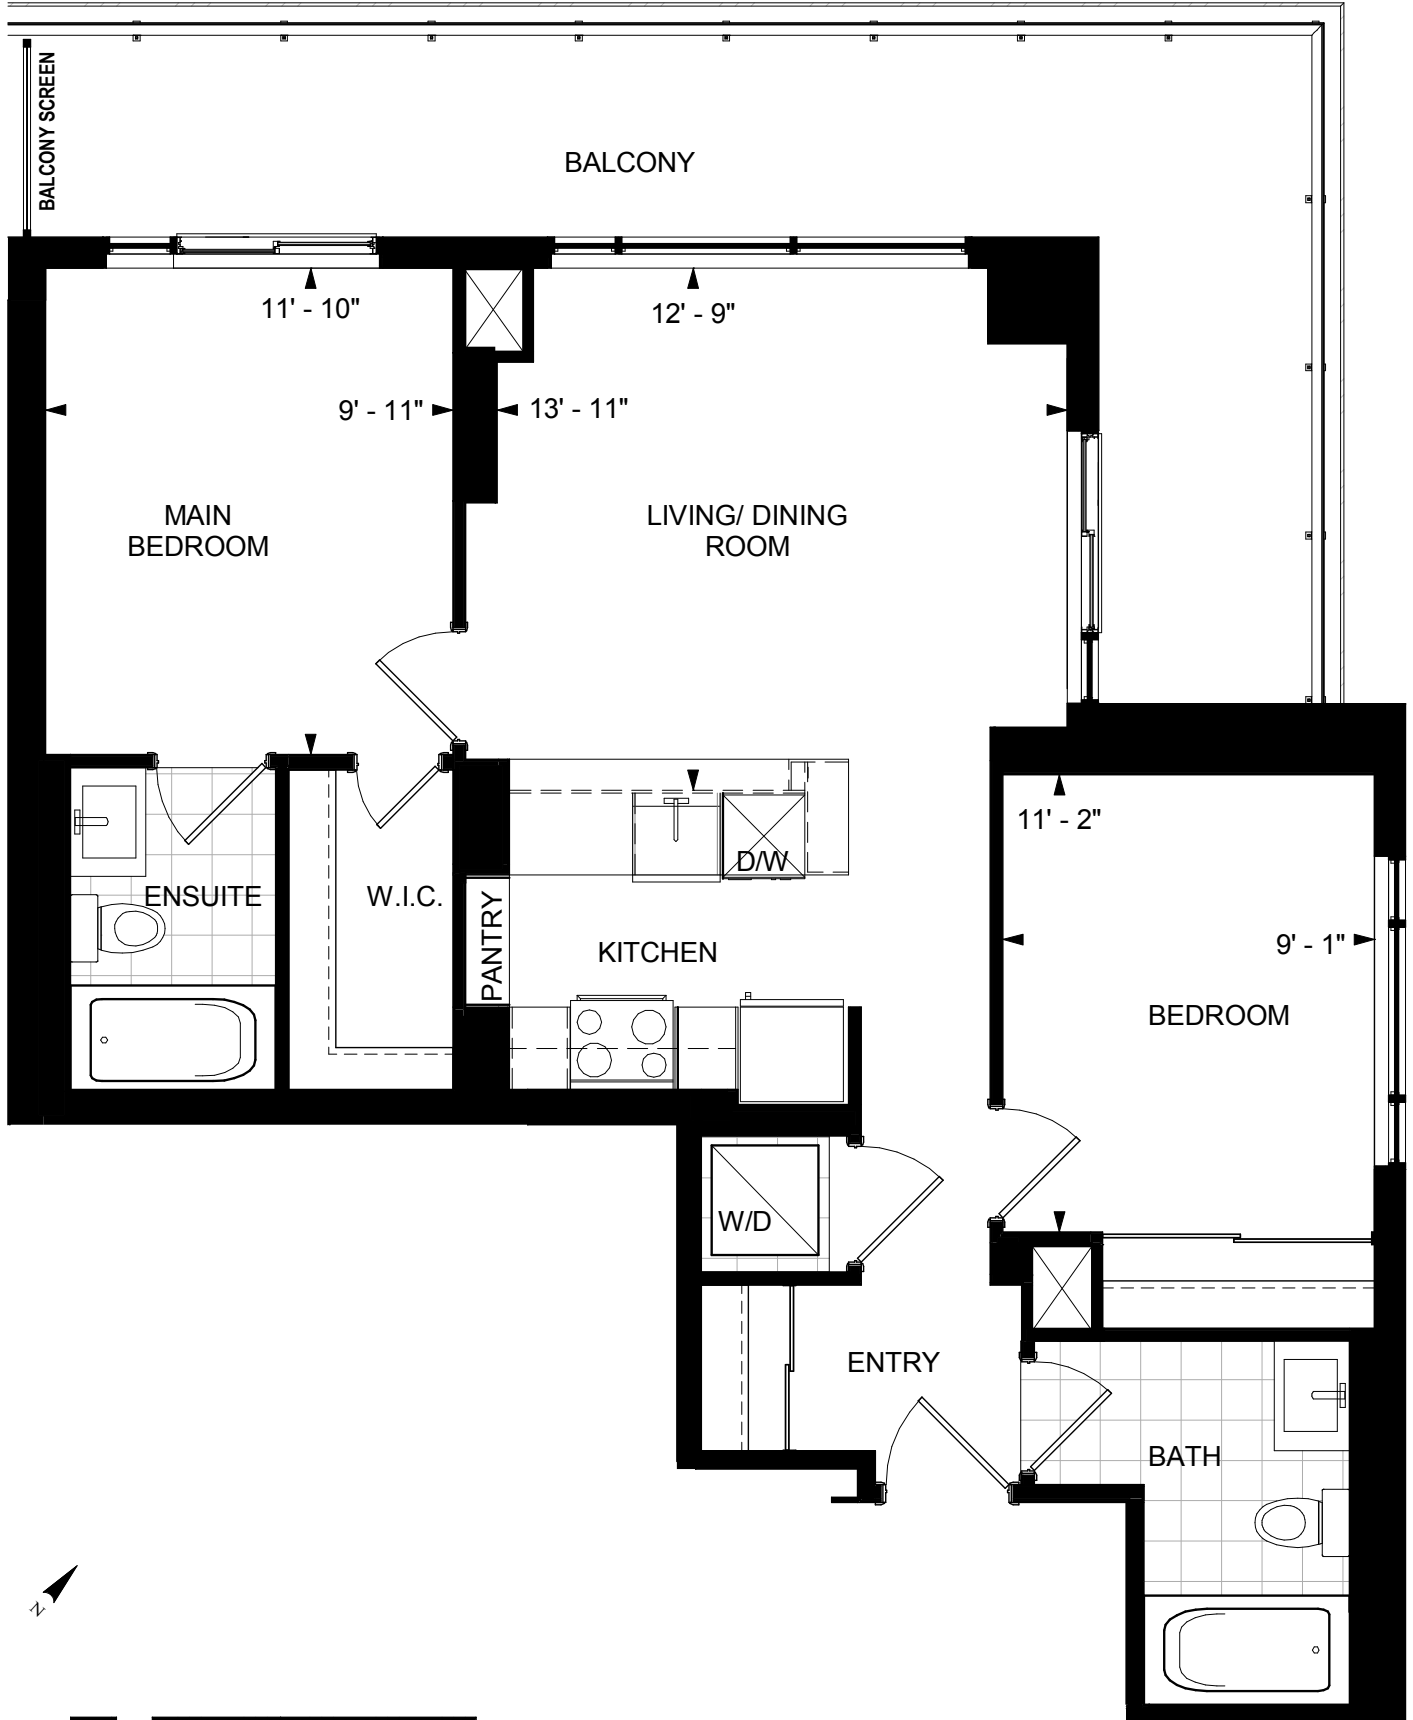

# THE SKYLIGHT - 2K

2 BEDROOM

SUITE AREA: 839 SF. OUTDOOR AREA: 251 SF. TOTAL AREA: 1090 SF.

Floors 4-25

PROUDLY MANAGED BY  
**Daniels Gateway**  
RENTAL COMMUNITIES™

All areas and stated room dimensions are approximate.  
Actual living area will vary from floor area stated.  
The purchaser acknowledges that the actual unit purchased may be a reversed layout to the plan shown.